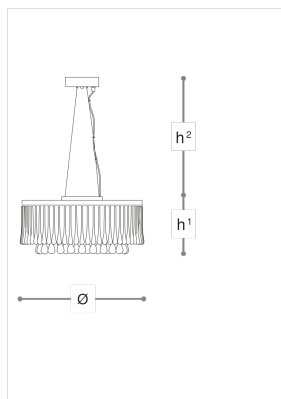

718/S

Alda

ITALAMP STUDIO

Opera

Pendant with nickel metal finish and transparent glass drops. Available in different dimensions.

WORLDWIDE

Dimensions	Light Source	Kg	Dimming	Dimming on request
Ø 50 - h ¹ 22 - h ² 10-100	4x3,5w - G9 led	16	TRIAC -	 CASAMBI

NORTH AMERICA

Dimensions	Light Source	Lb	Dimming	Dimming on request
Ø 20 - h ¹ 9 - h ² 4-39	4x3,5w - G9 led	35	TRIAC	

CODE	Structure METAL	Pendants GLASS
007180S0 001	<input checked="" type="radio"/> NK Shiny nickel	<input type="radio"/> TRANSPARENT

Note

Technical drawing, dimensions and light sources refer to the main photo variant. Dimming on request could lead to an increase in the size of the canopy. For available color variants, consult the technical data sheet.