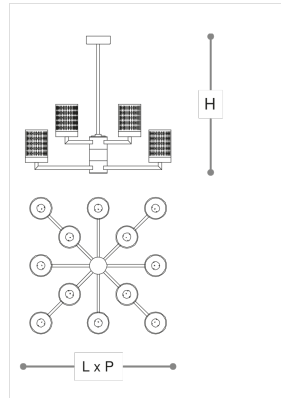

725/8+4

Quarzo

STUDIO MAMO

Incanto

Chandeliers and wall lamps with metal structure in light gold and chrome finish with hand cut crystal diffusers. Available in different dimensions.

WORLDWIDE

Dimensions	Light Source	Kg	Dimming	Dimming on request
L 85 - H 80 - P 85	78w - 7200 lumen - CRI>80 - 3000K	14	Not included	DALI - CASAMBI

NORTH AMERICA

Dimensions	Light Source	Lb	Dimming	Dimming on request
L 33 - H 31 - P 33	78w - 7200 lumen - CRI>80 - 3000K	31		

CODE	Structure METAL	Diffuser CRYSTAL
00725120 001	<ul style="list-style-type: none"> OC Light gold C Chrome 	<ul style="list-style-type: none"> TRANSPARENT

Note

Technical drawing, dimensions and light sources refer to the main photo variant. Dimming on request could lead to an increase in the size of the canopy. For available color variants, consult the technical data sheet.