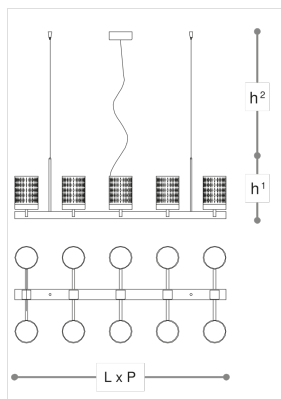

725/L10

Quarzo

STUDIO MAMO

Incanto

Chandeliers and wall lamps with metal structure in light gold and chrome finish with hand cut crystal diffusers. Available in different dimensions.

WORLDWIDE

Dimensions	Light Source	Kg	Dimming	Dimming on request
L 120 - P 55 - h ¹ 35 - h ² 10-100	65w - 6000 lumen - CRI>80 - 3000K	15	Not included	DALI - CASAMBI

NORTH AMERICA

Dimensions	Light Source	Lb	Dimming	Dimming on request
L 47 - P 22 - h ¹ 14 - h ² 4-39	65w - 6000 lumen - CRI>80 - 3000K	33		

CODE	Structure METAL	Diffuser CRYSTAL
00725100 001	<ul style="list-style-type: none"> OC Light gold C Chrome 	<ul style="list-style-type: none"> TRANSPARENT

Note

Technical drawing, dimensions and light sources refer to the main photo variant. Dimming on request could lead to an increase in the size of the canopy. For available color variants, consult the technical data sheet.