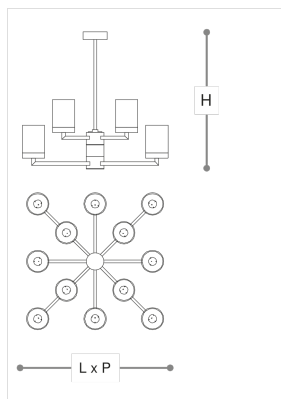

725/8+4-L

Quarzo

STUDIO MAMO

Incanto

Chandeliers and wall lamps with metal structure in light gold and chrome finish with hand cut crystal diffusers. Available in different dimensions.

WORLDWIDE

Dimensions	Light Source	Kg	Dimming	Dimming on request
L 85 - H 80 - P 85	78w - 7200 lumen - CRI>80 - 3000K	14	Not included	DALI - CASAMBI

NORTH AMERICA

Dimensions	Light Source	Lb	Dimming	Dimming on request
L 33 - H 31 - P 33	78w - 7200 lumen - CRI>80 - 3000K	31		

CODE	Structure METAL	Diffuser CRYSTAL
00725120 002	BB Black bronze	TORTORA

Note

Technical drawing, dimensions and light sources refer to the main photo variant. Dimming on request could lead to an increase in the size of the canopy. For available color variants, consult the technical data sheet.