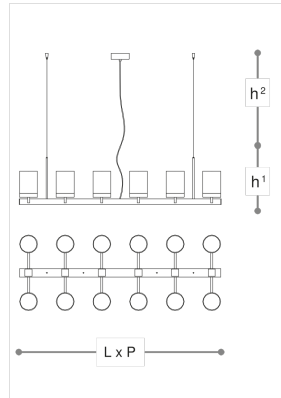

725/L12-L

Quarzo

STUDIO MAMO

Incanto

Chandeliers and wall lamps with metal structure in light gold and chrome finish with hand cut crystal diffusers. Available in different dimensions.

WORLDWIDE

Dimensions	Light Source	Kg	Dimming	Dimming on request
L 147 - P 55 - h ¹ 35 - h ² 10-100	78w - 7200 lumen - CRI>80 - 3000K	18	Not included	DALI - CASAMBI

NORTH AMERICA

Dimensions	Light Source	Lb	Dimming	Dimming on request
L 58 - P 22 - h ¹ 14 - h ² 4-39	78w - 7200 lumen - CRI>80 - 3000K	40		

CODE	Structure METAL	Diffuser CRYSTAL
00725121 002	BB Black bronze	TORTORA

Note

Technical drawing, dimensions and light sources refer to the main photo variant. Dimming on request could lead to an increase in the size of the canopy. For available color variants, consult the technical data sheet.