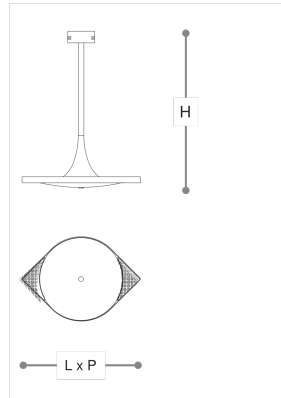

726/S Lunatica

STUDIO MAMO

Incanto

Pendant in metal with clear gold finish and white opal diffuser with carved crystal accents. Available in different colours.

WORLDWIDE

Dimensions	Light Source	Kg	Dimming	Dimming on request
L 60 - H 80 - P 44	19w - 2100 lumen - CRI>80 - 3000K	13	TRIAC -	CASAMBI

NORTH AMERICA

Dimensions	Light Source	Lb	Dimming	Dimming on request
L 24 - H 31 - P 17	19w - 210 lumen - CRI>80 - 3000K	29		

CODE	Structure METAL	Diffuser GLASS	Detail CRYSTAL
007260S0 001	OC Light gold	SATIN WHITE	TRANSPARENT

Note

Technical drawing, dimensions and light sources refer to the main photo variant. Dimming on request could lead to an increase in the size of the canopy. For available color variants, consult the technical data sheet.