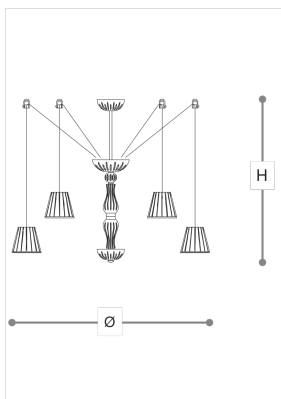

727/8+4

Adria

NAVA + AROSIO STUDIO

Incanto

WORLDWIDE

Dimensions	Light Source	Kg	Dimming	Dimming on request
Ø 110 - H 90	12x2,6w - G4 led	12.5	TRIAC -	CASAMBI

NORTH AMERICA

Dimensions	Light Source	Lb	Dimming	Dimming on request
Ø 43 - H 35	12x2,6w - G4 led	28		

CODE	Structure METAL	Body GLASS CRYSTAL	Diffuser CRYSTAL
00727120 001	C Chrome	TRANSPARENT	TRANSPARENT
00727120 002	CDF Iron grey	BLACK	BLACK

Note

Technical drawing, dimensions and light sources refer to the main photo variant. Dimming on request could lead to an increase in the size of the canopy. For available color variants, consult the technical data sheet.