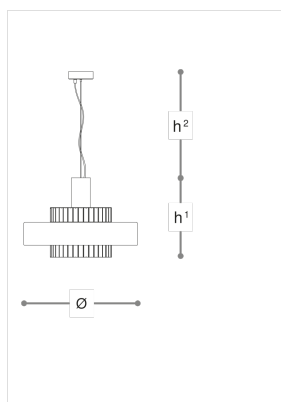

734/60

Crono

ROBERTA VITADELLO

STEFANO TRAVERSO

Opera

Pendant, floor and wall lamps with satin gold or chrome metal structure, shade with metallic effect and etched glass pendants.

WORLDWIDE

Dimensions	Light Source	Kg	Dimming	Dimming on request
Ø 60 - h ¹ 44 - h ² 10-100	6x3,5w - G9 led	8	TRIAC -	CASAMBI

NORTH AMERICA

Dimensions	Light Source	Lb	Dimming	Dimming on request
Ø 24 - h ¹ 17 - h ² 4-39	6x3,5w - G9 led	18	TRIAC	

CODE	Structure METAL	Lampshade LAMINATE	Pendants GLASS
00734060 001	OS Satin gold	GLOSSY GOLD PVC	ACIDATE
00734060 002	OS Satin gold	GUNMETAL PVC	ACIDATE
00734060 003	C Chrome	GLOSSY GOLD PVC	ACIDATE
00734060 004	C Chrome	GUNMETAL PVC	ACIDATE

Note

Technical drawing, dimensions and light sources refer to the main photo variant. Dimming on request could lead to an increase in the size of the canopy. For available color variants, consult the technical data sheet.