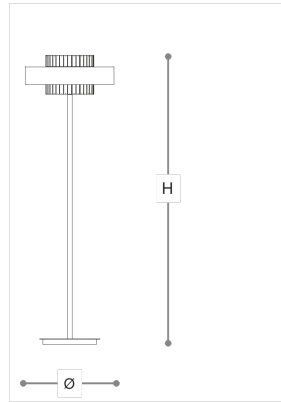

734/P Crono

ROBERTA VITADELLO

STEFANO TRAVERSO

Opera

Pendant, floor and wall lamps with satin gold or chrome metal structure, shade with metallic effect and etched glass pendants.

WORLDWIDE

Dimensions	Light Source	Kg	Dimming	Dimming on request
Ø 50 - H 175	6x3,5w - G9 led	12	TRIAC -	

NORTH AMERICA

Dimensions	Light Source	Lb	Dimming	Dimming on request
Ø 20 - H 69	6x3,5w - G9 led	26	TRIAC	

CODE	Structure METAL	Lampshade LAMINATE	Pendants GLASS
00734010 001	 OS Satin gold	 GLOSSY GOLD PVC	 ACIDATE
00734010 002	 OS Satin gold	 GUNMETAL PVC	 ACIDATE
00734010 003	 C Chrome	 GLOSSY GOLD PVC	 ACIDATE
00734010 004	 C Chrome	 GUNMETAL PVC	 ACIDATE

Note

Technical drawing, dimensions and light sources refer to the main photo variant. Dimming on request could lead to an increase in the size of the canopy. For available color variants, consult the technical data sheet.