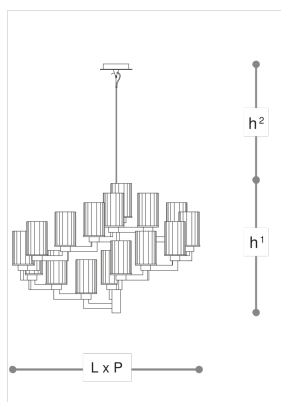

746/100

Artù

ROBERTA VITADELLO

STEFANO TRAVERSO

Incanto

Chandelier in brushed chrome or gold nickel metal finish with satin glass diffusers.

WORLDWIDE

Dimensions	Light Source	Kg	Dimming	Dimming on request
L 97 - P 85 - h ¹ 57 - h ² 10-100	32x3,5w - G9 led	25	TRIAC -	 CASAMBI

NORTH AMERICA

Dimensions	Light Source	Lb	Dimming	Dimming on request
L 38 - P 33 - h ¹ 22 - h ² 4-39	32x3,5w - G9 led	55	TRIAC	

CODE	Structure METAL	Diffuser GLASS
00746320 001	 CSP Brushed chrome	 SATIN WHITE
00746320 002	 ON Gold nickel	 SATIN WHITE

Note

Technical drawing, dimensions and light sources refer to the main photo variant. Dimming on request could lead to an increase in the size of the canopy. For available color variants, consult the technical data sheet.