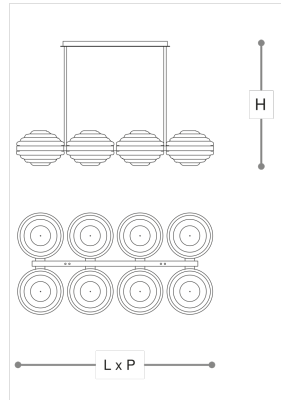

820/S Ellepi

MONICA GRAFFEO

Incanto

Pendant in metal with bronze finish and blown satin glass diffusers.

WORLDWIDE

Dimensions	Light Source	Kg	Dimming	Dimming on request
L 126 - P 66 - h ¹ 23 - h ² 100	8x6w - E14 led	43	TRIAC -	CASAMBI

NORTH AMERICA

Dimensions	Light Source	Lb	Dimming	Dimming on request
L 50 - P 26 - h ¹ 9 - h ² 39	8x6w - E12 led	95	TRIAC	

CODE	Structure METAL	Diffuser GLASS
008200S0 002	BRZ Bronze	SATIN WHITE

Note

Technical drawing, dimensions and light sources refer to the main photo variant. Dimming on request could lead to an increase in the size of the canopy. For available color variants, consult the technical data sheet.