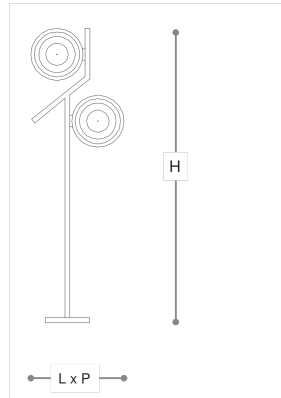

## 820/P Ellepi

MONICA GRAFFEO

Incanto

Pendant, wall and floor lamps in metal with bronze finish and blown satin glass diffusers. Available in different dimensions and colours.

### WORLDWIDE

Dimensions	Light Source	Kg	Dimming	Dimming on request
Ø 53 - H 170	2x6w - E14 led	17	TRIAC -	1-10V - CASAMBI

### NORTH AMERICA

Dimensions	Light Source	Lb	Dimming	Dimming on request
Ø 21 - H 67	2x6w - E12 led	37	TRIAC	

CODE	Structure METAL	Diffuser GLASS
00820010 002	BRZ Bronze	SATIN WHITE

#### Note

Technical drawing, dimensions and light sources refer to the main photo variant. Dimming on request could lead to an increase in the size of the canopy. For available color variants, consult the technical data sheet.