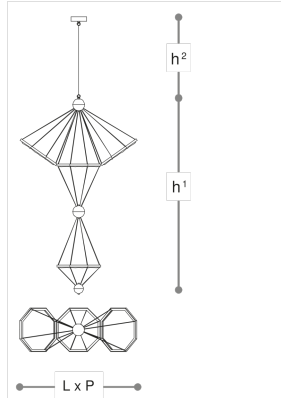

990/100

Zeus

IVAN PARADINOVIC

Incanto

Pendant in metal with antique burnished finish and carved crystal diffusers. Available in different dimensions.

WORLDWIDE

Dimensions	Light Source	Kg	Dimming	Dimming on request
L 100 - P 37 - h¹ 188 - h² 10-100	49w - 5800 lumen - CRI>80 - 3000K	38	Not included	1-10V - CASAMBI

NORTH AMERICA

Dimensions	Light Source	Lb	Dimming	Dimming on request
L 39 - P 15 - h¹ 74 - h² 4-39	49w - 5800 lumen - CRI>80 - 3000K	84		

CODE	Structure METAL	Diffuser CRYSTAL
00990100 001	BRA Antique burnished	TRANSPARENT

Note

Technical drawing, dimensions and light sources refer to the main photo variant. Dimming on request could lead to an increase in the size of the canopy. For available color variants, consult the technical data sheet.