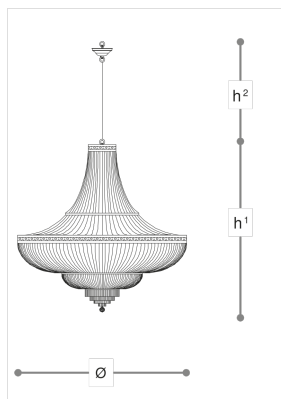

1020/144

1020

ITALAMP STUDIO

Opera

Chandelier in metal with nickel finish, crystal or glass pendants. Available in different dimensions.

WORLDWIDE

Dimensions	Light Source	Kg	Dimming	Dimming on request
Ø 144 - h ¹ 160 - h ² 10-100	33x3,5w - G9 led	110	TRIAC -	 CASAMBI

NORTH AMERICA

Dimensions	Light Source	Lb	Dimming	Dimming on request
Ø 57 - h ¹ 63 - h ² 4-39	33x3,5w - G9 led	243	TRIAC	

CODE	Structure METAL	Pendants CRYSTAL	Pendants GLASS
01020333 003	<input checked="" type="radio"/> NK Shiny nickel	<input checked="" type="radio"/>	<input type="radio"/> TRANSPARENT
01020333 002	<input checked="" type="radio"/> NK Shiny nickel	<input type="radio"/> TRANSPARENT	<input type="radio"/>

Note

Technical drawing, dimensions and light sources refer to the main photo variant. Dimming on request could lead to an increase in the size of the canopy. For available color variants, consult the technical data sheet.