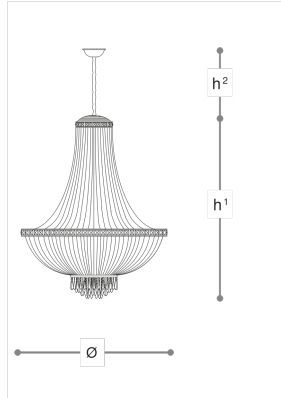

# 1030/100 Memory

ITALAMP STUDIO

Opera

Chandelier in metal with antique gold finish, crystal or glass pendants.  
Available in different dimensions.

## WORLDWIDE

Dimensions	Light Source	Kg	Dimming	Dimming on request
Ø 100 - h <sup>1</sup> 137 - h <sup>2</sup> 10-100	20x6w - E14 led	80	TRIAC -	CASAMBI

## NORTH AMERICA

Dimensions	Light Source	Lb	Dimming	Dimming on request
Ø 39 - h <sup>1</sup> 54 - h <sup>2</sup> 4-39	20x6w - E12 led	176	TRIAC	

CODE	Structure METAL	Detail CRYSTAL	Pendants CRYSTAL	Pendants GLASS
01030200 003	<input checked="" type="radio"/> OA Antique gold	<input checked="" type="radio"/> ACIDATE	<input type="radio"/> TRANSPARENT	<input type="radio"/> TRANSPARENT
01030200 002	<input checked="" type="radio"/> OA Antique gold	<input checked="" type="radio"/> ACIDATE	<input type="radio"/> TRANSPARENT	<input type="radio"/> TRANSPARENT

### Note

Technical drawing, dimensions and light sources refer to the main photo variant. Dimming on request could lead to an increase in the size of the canopy. For available color variants, consult the technical data sheet.