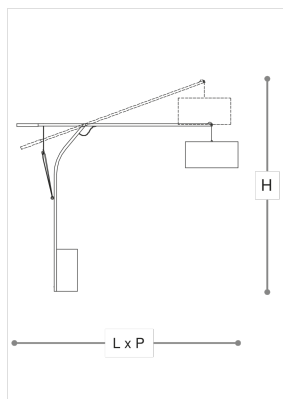

2212/P

Aria

STEFANO TRAVERSO

Incanto

Adjustable floor lamp in metal with matt black base, arm in chrome and metal stem in brushed gold finish. Ivory fabric shade with gold inner side.

WORLDWIDE

Dimensions	Light Source	Kg	Dimming	Dimming on request
L 210 - H 200 - P 50	1x14w - E27 led	19	TRIAC -	

NORTH AMERICA

Dimensions	Light Source	Lb	Dimming	Dimming on request
L 83 - H 79 - P 20	1x14w - E26 led	42	TRIAC	

CODE	Structure METAL	Lampshade FABRIC
02212010 001	<ul style="list-style-type: none"> C Chrome OSP Brushed gold N Black 	<ul style="list-style-type: none"> IVORY COTTON

Note

Technical drawing, dimensions and light sources refer to the main photo variant. Dimming on request could lead to an increase in the size of the canopy. For available color variants, consult the technical data sheet.