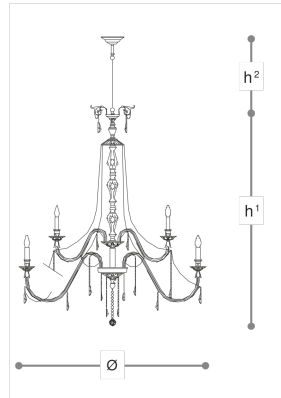

2291/12+6

2291

ITALAMP STUDIO

Opera

Chandelier and wall lamp in metal with gold finish, crystal pendants.
Available in different dimensions.

WORLDWIDE

Dimensions	Light Source	Kg	Dimming	Dimming on request
Ø 120 - h ¹ 140 - h ² 10-100	18x6w - E14 led	41	TRIAC -	 CASAMBI

NORTH AMERICA

Dimensions	Light Source	Lb	Dimming	Dimming on request
Ø 47 - h ¹ 55 - h ² 4-39	18x6w - E12 led	90	TRIAC	

CODE	Structure METAL	Pendants CRYSTAL
0229118A	<input checked="" type="radio"/> Shiny gold	<input type="radio"/> TRANSPARENT

Note

Technical drawing, dimensions and light sources refer to the main photo variant. Dimming on request could lead to an increase in the size of the canopy. For available color variants, consult the technical data sheet.