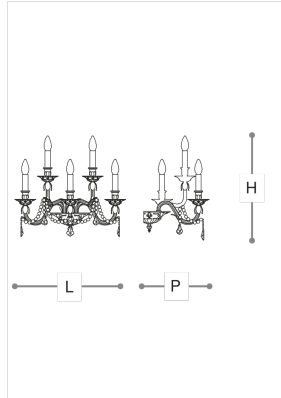

2291/AP5
2291

ITALAMP STUDIO

Opera

Chandelier and wall lamp in metal with gold finish, crystal pendants.
 Available in different dimensions.

WORLDWIDE

| Dimensions | Light Source | Kg | Dimming | Dimming on request |
|--------------------|----------------|----|---------|--------------------|
| L 48 - H 41 - P 26 | 5x6w - E14 led | 6 | TRIAC - | CASAMBI |

NORTH AMERICA

| Dimensions | Light Source | Lb | Dimming | Dimming on request |
|--------------------|----------------|----|---------|--------------------|
| L 19 - H 16 - P 10 | 5x6w - E12 led | 13 | TRIAC | |

| CODE | Structure METAL | Pendants CRYSTAL |
|--------------|---|-----------------------------------|
| 02291A50 002 | <input checked="" type="radio"/> Shiny gold | <input type="radio"/> TRANSPARENT |