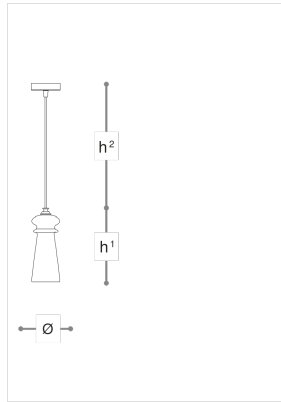

2296/S1

Licio

ROBERTA VITADELLO

STEFANO TRAVERSO

Incanto

Pendant lamp with clear glass and metal structure with brushed copper, matte black and nickel finishes.

WORLDWIDE

Dimensions	Light Source	Kg	Dimming	Dimming on request
Ø 13 - h ¹ 32 - h ² 10-100	1x6w - E14 led	1.5	TRIAC -	CASAMBI

NORTH AMERICA

Dimensions	Light Source	Lb	Dimming	Dimming on request
Ø 5 - h ¹ 13 - h ² 4-39	1x6w - E12 led	3	TRIAC	

CODE	Structure METAL	Diffuser GLASS
02296S10 002	<ul style="list-style-type: none"> <input checked="" type="radio"/> MB Matt black <input checked="" type="radio"/> COP Brushed copper 	<input type="radio"/> TRANSPARENT
02296S10 003	<ul style="list-style-type: none"> <input checked="" type="radio"/> MB Matt black <input checked="" type="radio"/> NK Shiny nickel 	<input type="radio"/> TRANSPARENT
02296S10 001	<ul style="list-style-type: none"> <input checked="" type="radio"/> MB Matt black <input checked="" type="radio"/> OC Light gold 	<input type="radio"/> TRANSPARENT

Note

Technical drawing, dimensions and light sources refer to the main photo variant. Dimming on request could lead to an increase in the size of the canopy. For available color variants, consult the technical data sheet.