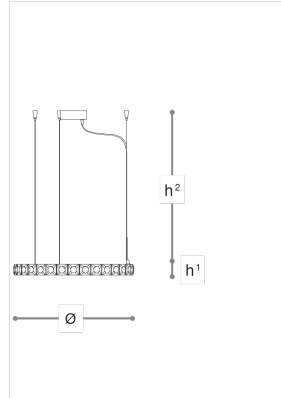

2391/55

Aura

ITALAMP STUDIO

Incanto

Pendant in metal with satin bronze or satin gold finish. Glass diffusers in amber or transparent krek finish. Available in different dimensions.

WORLDWIDE

Dimensions	Light Source	Kg	Dimming	Dimming on request
Ø 55 - h ¹ 5 - h ² 10-100	30w - 3600 lumen - CRI>80 - 3000K	3.5	Not included	1-10V - DALI - CASAMBI

NORTH AMERICA

Dimensions	Light Source	Lb	Dimming	Dimming on request
Ø 22 - h ¹ 2 - h ² 4-39	30w - 3600 lumen - CRI>80 - 3000K	8		

CODE	Structure METAL	Diffuser GLASS
02391550 001	OS Satin gold	KREK AMBER
02391550 002	BS Satin bronze	KREK AMBER
02391550 003	AS Satin Silver	TRANSPARENT KREK

Note

Technical drawing, dimensions and light sources refer to the main photo variant. Dimming on request could lead to an increase in the size of the canopy. For available color variants, consult the technical data sheet.