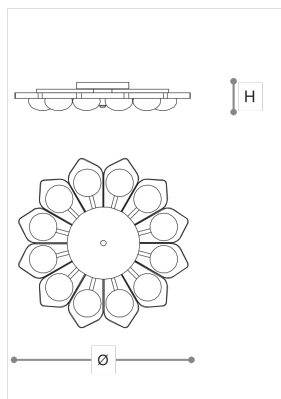

**2392/95**

**Teo**

ITALAMP STUDIO

Incanto

Ceiling lamp in gold nickel metal finish and blown satin glass diffusers.  
Available in different dimensions and colours.

**WORLDWIDE**

Dimensions	Light Source	Kg	Dimming	Dimming on request
Ø 95 - H 17	16x3,5w - G9 led	22	TRIAC -	 CASAMBI

**NORTH AMERICA**

Dimensions	Light Source	Lb	Dimming	Dimming on request
Ø 37 - H 7	16x3,5w - G9 led	49	TRIAC	

CODE	Structure METAL	Diffuser GLASS
02392951 001	 ON Gold nickel	 SATIN WHITE
02392951 002	 O Shiny gold	 SATIN WHITE

Note

Technical drawing, dimensions and light sources refer to the main photo variant. Dimming on request could lead to an increase in the size of the canopy. For available color variants, consult the technical data sheet.