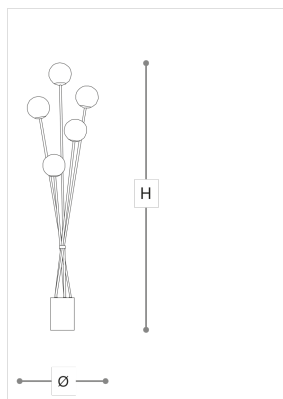

2392/P

Tea

ITALAMP STUDIO

Incanto

Ceiling and floor lamp in gold nickel and anthracite metal with blown satin glass diffusers. Available in different colours.

WORLDWIDE

Dimensions	Light Source	Kg	Dimming	Dimming on request
Ø 47 - H 180	5x3,5w - G9 led	15	TRIAC -	

NORTH AMERICA

Dimensions	Light Source	Lb	Dimming	Dimming on request
Ø 19 - H 71	5x3,5w - G9 led	33	TRIAC	

CODE	Structure METAL	Diffuser GLASS
02392010 002	<ul style="list-style-type: none"> AN Charcoal grey MB Matt black 	<ul style="list-style-type: none"> SATIN WHITE
02392011 001	<ul style="list-style-type: none"> AN Charcoal grey ON Gold nickel 	<ul style="list-style-type: none"> SATIN WHITE

Note

Technical drawing, dimensions and light sources refer to the main photo variant. Dimming on request could lead to an increase in the size of the canopy. For available color variants, consult the technical data sheet.