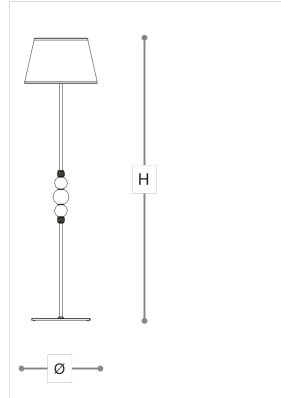

2393/P

Alfredo

ITALAMP STUDIO

Opera

Floor lamp in metal with satin gold finish, teak crystal details and black fabric shade.

WORLDWIDE

Dimensions	Light Source	Kg	Dimming	Dimming on request
Ø 45 - H 175	1x14w - E27 led	12	TRIAC -	

NORTH AMERICA

Dimensions	Light Source	Lb	Dimming	Dimming on request
Ø 18 - H 69	1x14w - E26 led	26	TRIAC	

CODE	Structure METAL	Lampshade FABRIC	Detail CRYSTAL
02393010 001	OS Satin gold	BLACK PONGE'	TEAK

Note

Technical drawing, dimensions and light sources refer to the main photo variant. Dimming on request could lead to an increase in the size of the canopy. For available color variants, consult the technical data sheet.