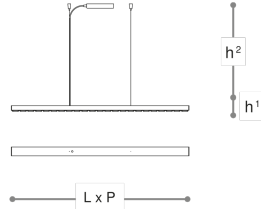

2394/120

Aura

STEFANO TRAVERSO

Incanto

WORLDWIDE

Dimensions	Light Source	Kg	Dimming	Dimming on request
L 120 - P 6 - h ¹ 4 - h ² 10-100	22w - 2400 lumen - CRI>80 - 3000K	7	Not included	1-10V - DALI - CASAMBI

NORTH AMERICA

Dimensions	Light Source	Lb	Dimming	Dimming on request
L 47 - P 2 - h ¹ 2 - h ² 4-39	22w - 2400 lumen - CRI>80 - 3000K	15		

CODE	Structure METAL	Diffuser GLASS
02394120 001	OS Satin gold	KREK AMBER
02394120 002	BS Satin bronze	KREK AMBER
02394120 003	AS Satin Silver	KREK AMBER
02394120 004	OS Satin gold	TRANSPARENT KREK
02394120 005	BS Satin bronze	TRANSPARENT KREK
02394120 006	AS Satin Silver	TRANSPARENT KREK

Note

Technical drawing, dimensions and light sources refer to the main photo variant. Dimming on request could lead to an increase in the size of the canopy. For available color variants, consult the technical data sheet.