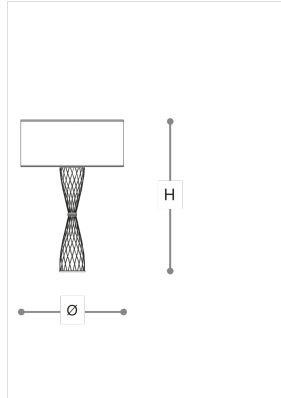

2400/LG Cheers

STEFANO TRAVERSO

Opera

Pendant, wall and table lamps in glass with chrome and gold metal finish.
Available in different dimensions and colours.

WORLDWIDE

Dimensions	Light Source	Kg	Dimming	Dimming on request
Ø 44 - H 70	1x14w - E27 led	3.5	TRIAC -	

NORTH AMERICA

Dimensions	Light Source	Lb	Dimming	Dimming on request
Ø 17 - H 28	1x14w - E26 led	8	TRIAC	

CODE	Structure METAL	Body GLASS	Lampshade FABRIC
02400LG0 005	C Chrome	OCTANIO	NAVY BLUE PONGE'
02400LG0 006	O Shiny gold	AMBER	HAZELNUT PONGE'
02400LG0 007	C Chrome	OCTANIO	HAZELNUT PONGE'
02400LG0 008	O Shiny gold	AMBER	NAVY BLUE PONGE'

Note

Technical drawing, dimensions and light sources refer to the main photo variant. Dimming on request could lead to an increase in the size of the canopy. For available color variants, consult the technical data sheet.