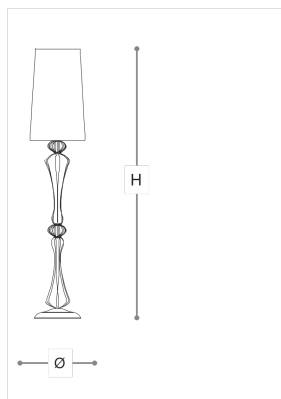

2420/P

Olivia

ROBERTA VITADELLO

Opera

Floor lamp in white blown glass and teak hand-cut crystal details. White fabric shade with gold inner side.

WORLDWIDE

Dimensions	Light Source	Kg	Dimming	Dimming on request
Ø 36 - H 175	1x14w - E27 led	10	TRIAC -	

NORTH AMERICA

Dimensions	Light Source	Lb	Dimming	Dimming on request
Ø 14 - H 69	1x14w - E26 led	22	TRIAC	

CODE	Structure METAL	Body GLASS CRYSTAL	Lampshade FABRIC
02420010 001	B White	WHITE TEAK	IVORY COTTON

Note

Technical drawing, dimensions and light sources refer to the main photo variant. Dimming on request could lead to an increase in the size of the canopy. For available color variants, consult the technical data sheet.