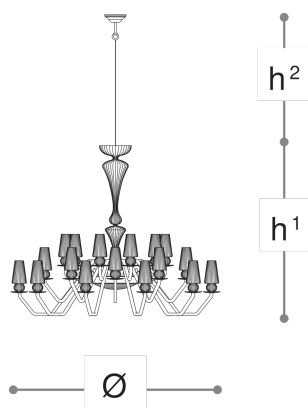

2421/12+12+12

Albatros

ROBERTA VITADELLO

STEFANO TRAVERSO

Opera

Chandelier and wall lamps in teak carved crystal and glass. Metal with iron grey finish, teak ruled glass diffusers. Available in different dimensions and colours.

WORLDWIDE

Dimensions	Light Source	Kg	Dimming	Dimming on request
Ø 193 - h ¹ 160 - h ² 10-100	36x3,5w - G9 led	100	TRIAC -	CASAMBI

NORTH AMERICA

Dimensions	Light Source	Lb	Dimming	Dimming on request
Ø 76 - h ¹ 63 - h ² 4-39	36x3,5w - G9 led	221	TRIAC	

CODE	Structure METAL	Body GLASS CRYSTAL	Diffuser GLASS
02421360 002	C Chrome	TRANSPARENT	
02421360 001	CDF Iron grey	TEAK	TEAK

Note

Technical drawing, dimensions and light sources refer to the main photo variant. Dimming on request could lead to an increase in the size of the canopy. For available color variants, consult the technical data sheet.