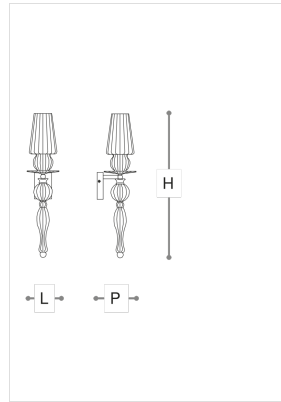

2421/AP1 Albatros

ROBERTA VITADELLO

STEFANO TRAVERSO

Opera

Chandelier and wall lamps in teak carved crystal and glass. Metal with iron grey finish, teak ruled glass diffusers. Available in different dimensions and colours.

WORLDWIDE

Dimensions	Light Source	Kg	Dimming	Dimming on request
L 13 - H 55 - P 15	1x3,5w - G9 led	4	TRIAC -	CASAMBI

NORTH AMERICA

Dimensions	Light Source	Lb	Dimming	Dimming on request
L 5 - H 22 - P 6	1x3,5w - G9 led	9	TRIAC	

CODE	Structure METAL	Body GLASS	Diffuser GLASS
02421AP1 002	C Chrome	TRANSPARENT	
02421AP1 001	CDF Iron grey	TEAK	TEAK

Note

Technical drawing, dimensions and light sources refer to the main photo variant. Dimming on request could lead to an increase in the size of the canopy. For available color variants, consult the technical data sheet.