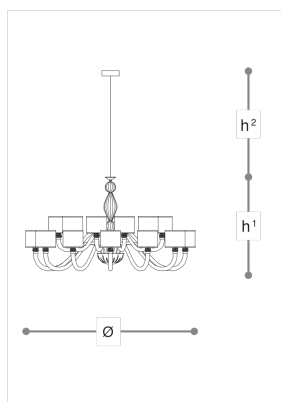

2450/12+12

Rigato

ROBERTA VITADELLO

STEFANO TRAVERSO

Opera

Chandelier with striped glass arms and dove and black carved crystal details. Mud fabric shades. Metal with chrome finish. Available in different dimensions.