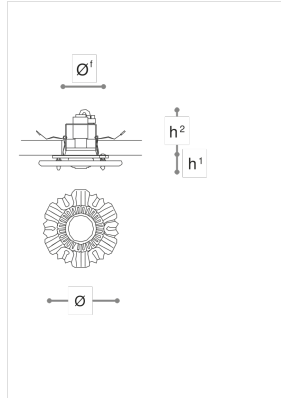

3001/FI 3001

ITALAMP STUDIO

Opera

Spotlight in glass and metal with chrome or gold finish.

WORLDWIDE

Dimensions	Light Source	Kg	Dimming	Dimming on request
Ø 15 - h¹ 3 - h² 10	1x6w - E14 R50 led	0.5	TRIAC -	CASAMBI

NORTH AMERICA

Dimensions	Light Source	Lb	Dimming	Dimming on request
Ø 6 - h¹ 1 - h² 4	1x6w - E12 R50 led	1	TRIAC	

CODE	Structure METAL	Body GLASS
03001015	C Chrome	TRANSPARENT
03001011	O Shiny gold	TRANSPARENT
03001013	C Chrome	SATIN WHITE
03001017	O Shiny gold	SATIN WHITE

Note

Technical drawing, dimensions and light sources refer to the main photo variant. Dimming on request could lead to an increase in the size of the canopy. For available color variants, consult the technical data sheet.