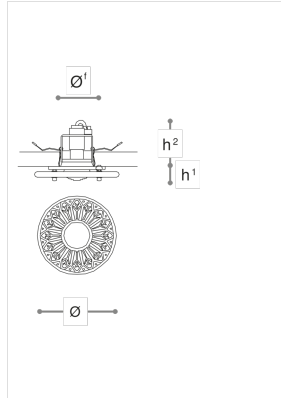

3002/FI
3002

ITALAMP STUDIO

Opera

Spotlight in glass and metal with chrome or gold finish.

WORLDWIDE

Dimensions	Light Source	Kg	Dimming	Dimming on request
Ø 15 - h¹ 3 - h² 10	1x6w - E14 R50 led	0.5	TRIAC -	CASAMBI

NORTH AMERICA

Dimensions	Light Source	Lb	Dimming	Dimming on request
Ø 6 - h¹ 1 - h² 4	1x6w - E12 R50 led	1	TRIAC	

CODE	Structure METAL	Body GLASS
03002015	C Chrome	TRANSPARENT
03002011	O Shiny gold	TRANSPARENT
03002013	C Chrome	SATIN WHITE
03002017	O Shiny gold	SATIN WHITE

Note

Technical drawing, dimensions and light sources refer to the main photo variant. Dimming on request could lead to an increase in the size of the canopy. For available color variants, consult the technical data sheet.