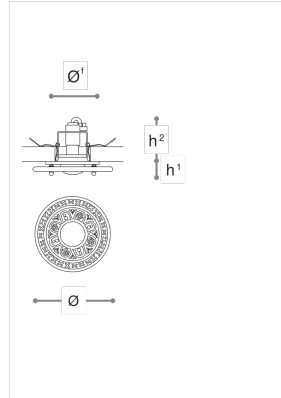

3003/22

3003

ITALAMP STUDIO

Opera

Spotlight in glass and metal with chrome or gold finish.

WORLDWIDE

Dimensions	Light Source	Kg	Dimming	Dimming on request
Ø 22 - h ¹ 3 - h ² 10	1x6w - E14 R50 led	0.5	TRIAC -	CASAMBI

NORTH AMERICA

Dimensions	Light Source	Lb	Dimming	Dimming on request
Ø 9 - h ¹ 1 - h ² 4	1x6w - E12 R50 led	1	TRIAC	

CODE	Structure METAL	Body GLASS
03003011	C Chrome	TRANSPARENT
03003010	O Shiny gold	TRANSPARENT
03003012	C Chrome	SATIN WHITE
03003013	O Shiny gold	SATIN WHITE

Note

Technical drawing, dimensions and light sources refer to the main photo variant. Dimming on request could lead to an increase in the size of the canopy. For available color variants, consult the technical data sheet.