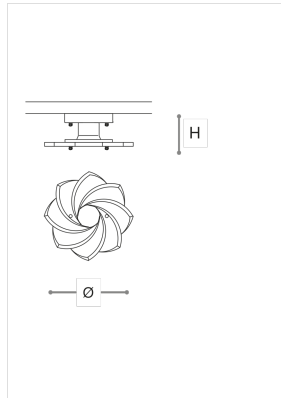

3006/FA ext 3006

ITALAMP STUDIO

Opera

Spotlight in etched glass and metal with chrome or gold finish.

WORLDWIDE

Dimensions	Light Source	Kg	Dimming	Dimming on request
Ø 22 - H 9	1x6w - GU10 led	0.5	TRIAC -	 CASAMBI

NORTH AMERICA

Dimensions	Light Source	Lb	Dimming	Dimming on request
Ø 9 - H 4	1x6w - GU10 led	1	TRIAC	

CODE	Structure METAL	Body GLASS
03006018	 C Chrome	 TRANSPARENT
03006019	 O Shiny gold	 TRANSPARENT
03006012	 C Chrome	 ACIDATE
03006013	 O Shiny gold	 ACIDATE

Note

Technical drawing, dimensions and light sources refer to the main photo variant. Dimming on request could lead to an increase in the size of the canopy. For available color variants, consult the technical data sheet.