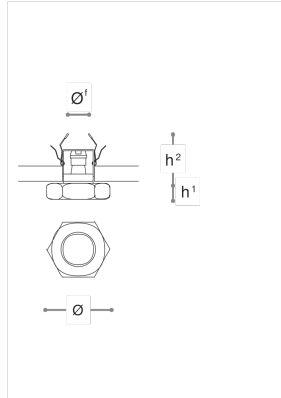

3012/F

Noa

ROBERTA VITADELLO

Opera

Spotlight in transparent polished crystal. Internal metal ring in chrome finish.

WORLDWIDE

Dimensions	Light Source	Kg	Dimming	Dimming on request
Ø 11 - h¹ 3 - h² 10	1x6w - GU10 led	0.5	TRIAC -	CASAMBI

NORTH AMERICA

Dimensions	Light Source	Lb	Dimming	Dimming on request
Ø 4 - h¹ 1 - h² 4	1x6w - GU10 led	1	TRIAC	

CODE	Structure METAL	Body CRYSTAL	Diffuser CRYSTAL
030120F0 001	C Chrome	TRANSPARENT	
030120F0 002	C Chrome		AMBER

Note

Technical drawing, dimensions and light sources refer to the main photo variant. Dimming on request could lead to an increase in the size of the canopy. For available color variants, consult the technical data sheet.