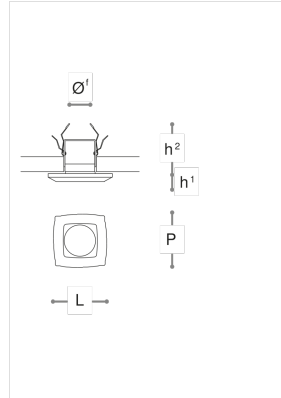

3013/F Lena

ROBERTA VITADELLO

Opera

Spotlight in clear glass with krek effect. Internal metal ring in chrome finish.

WORLDWIDE

Dimensions	Light Source	Kg	Dimming	Dimming on request
L 10 - P 10 - h ¹ 1.5 - h ² 10	1x6w - GU10 led	0.5	TRIAC -	CASAMBI

NORTH AMERICA

Dimensions	Light Source	Lb	Dimming	Dimming on request
L 4 - P 4 - h ¹ 1 - h ² 4	1x6w - GU10 led	1	TRIAC	

CODE	Structure METAL	Body GLASS	Diffuser GLASS
030130F0 001	<input checked="" type="radio"/> C Chrome	<input type="radio"/> TRANSPARENT	
030130F0 002	<input checked="" type="radio"/> C Chrome		<input checked="" type="radio"/> AMBER

Note

Technical drawing, dimensions and light sources refer to the main photo variant. Dimming on request could lead to an increase in the size of the canopy. For available color variants, consult the technical data sheet.