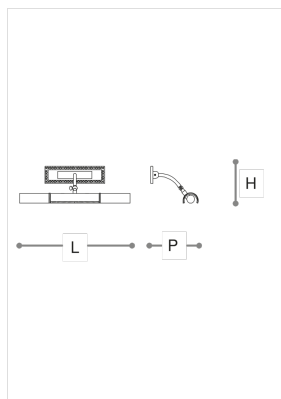

3030/APP

3030

ITALAMP STUDIO

Opera

Wall lamp in metal with gold or chrome finish and satin glass. Available in different dimensions.

WORLDWIDE

Dimensions	Light Source	Kg	Dimming	Dimming on request
L 45 - H 17 - P 18	2x6w - E14 led	2.5	TRIAC -	 CASAMBI

NORTH AMERICA

Dimensions	Light Source	Lb	Dimming	Dimming on request
L 18 - H 7 - P 7	2x6w - E12 led	6	TRIAC	

CODE	Structure METAL	Diffuser GLASS	Detail GLASS
03030AP0	 C Chrome	 SATIN WHITE	 SATIN WHITE
03030AP1	 O Shiny gold	 SATIN WHITE	 SATIN WHITE

Note

Technical drawing, dimensions and light sources refer to the main photo variant. Dimming on request could lead to an increase in the size of the canopy. For available color variants, consult the technical data sheet.