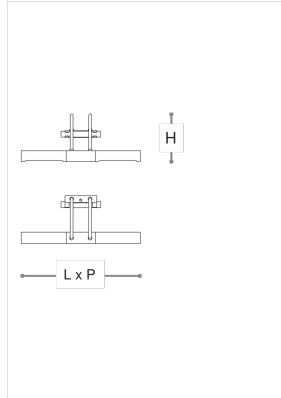

3032/APP Tube

ROBERTA VITADELLO

Incanto

Wall lamp in metal with chrome finish and crystal detail. Available in different colours.

WORLDWIDE

Dimensions	Light Source	Kg	Dimming	Dimming on request
L 45 - H 19 - P 18	2x6w - E14 led	3	TRIAC -	 CASAMBI

NORTH AMERICA

Dimensions	Light Source	Lb	Dimming	Dimming on request
L 18 - H 7 - P 7	2x6w - E12 led	7	TRIAC	

CODE	Structure METAL	Detail CRYSTAL
03032AP4 001	<input checked="" type="radio"/> C Chrome	<input type="radio"/> TRANSPARENT
03032AP4 002	<input checked="" type="radio"/> O Shiny gold	<input type="radio"/> TRANSPARENT

Note

Technical drawing, dimensions and light sources refer to the main photo variant. Dimming on request could lead to an increase in the size of the canopy. For available color variants, consult the technical data sheet.