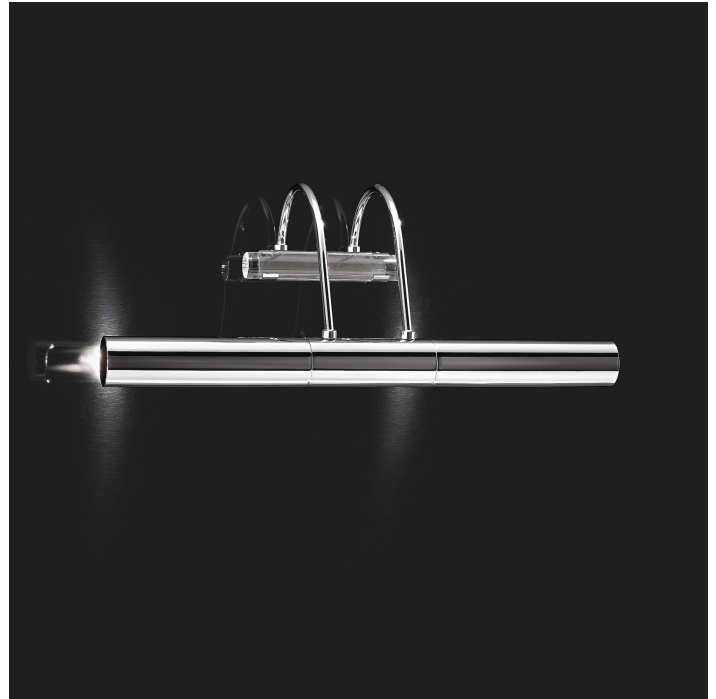

3032/APP Tube

ROBERTA VITADELLO

Incanto

Wall lamp in metal with chrome finish and crystal detail. Available in different colours.

WORLDWIDE

Dimensions	Light Source	Kg	Dimming	Dimming on request
L 45 - H 19 - P 18	2x6w - E14 led	3	TRIAC -	 CASAMBI

NORTH AMERICA

Dimensions	Light Source	Lb	Dimming	Dimming on request
L 18 - H 7 - P 7	2x6w - E12 led	7	TRIAC	

CODE	Structure METAL	Detail CRYSTAL
03032AP4 001	<input checked="" type="radio"/> C Chrome	<input type="radio"/> TRANSPARENT
03032AP4 002	<input checked="" type="radio"/> O Shiny gold	<input type="radio"/> TRANSPARENT

Note

Technical drawing, dimensions and light sources refer to the main photo variant. Dimming on request could lead to an increase in the size of the canopy. For available color variants, consult the technical data sheet.