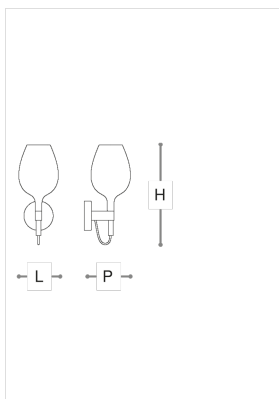

3050/AP1

Rosè

DANILO DE ROSSI

Incanto

Suspensions, floor, wall and table lamps with blown glass diffusers and metal structure with iron grey, gold or chrome finish. Available in different colours.

WORLDWIDE

Dimensions	Light Source	Kg	Dimming	Dimming on request
L 13 - H 30 - P 16	1x6w - E14 led	1	TRIAC -	CASAMBI

NORTH AMERICA

Dimensions	Light Source	Lb	Dimming	Dimming on request
L 5 - H 12 - P 6	1x6w - E12 led	2	TRIAC	

CODE	Structure METAL	Diffuser GLASS
03050A10 001	C Chrome	<input type="radio"/> TRANSPARENT
03050A10 002	O Shiny gold	<input type="radio"/> TRANSPARENT
03050A10 003	CDF Iron grey	<input checked="" type="radio"/> METALLIC ROSE GOLD
03050A10 004	CDF Iron grey	<input checked="" type="radio"/> METALLIC GOLD
03050A10 005	CDF Iron grey	<input checked="" type="radio"/> METALLIC TITANIUM

Note

Technical drawing, dimensions and light sources refer to the main photo variant. Dimming on request could lead to an increase in the size of the canopy. For available color variants, consult the technical data sheet.