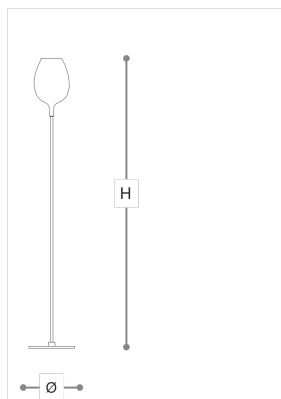

3050/P1

Rosè

DANILO DE ROSSI

Incanto

Suspensions, floor, wall and table lamps with blown glass diffusers and metal structure with iron grey, gold or chrome finish. Available in different colours.

WORLDWIDE

Dimensions	Light Source	Kg	Dimming	Dimming on request
Ø 26 - H 165	1x6w - E14 led	8	TRIAC -	

NORTH AMERICA

Dimensions	Light Source	Lb	Dimming	Dimming on request
Ø 10 - H 65	1x6w - E12 led	18	TRIAC	

CODE	Structure METAL	Diffuser GLASS
03050010 001	C Chrome	TRANSPARENT
03050010 002	O Shiny gold	TRANSPARENT
03050010 003	CDF Iron grey	METALLIC ROSE GOLD
03050010 004	CDF Iron grey	METALLIC GOLD
03050010 005	CDF Iron grey	METALLIC TITANIUM

Note

Technical drawing, dimensions and light sources refer to the main photo variant. Dimming on request could lead to an increase in the size of the canopy. For available color variants, consult the technical data sheet.