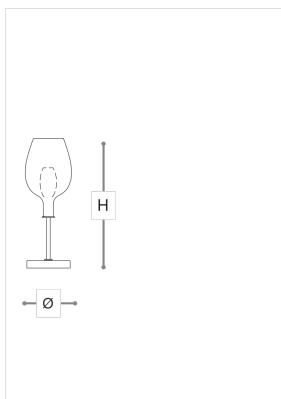

3050/LPB

Rosè

DANILO DE ROSSI

Incanto

Suspensions, floor, wall and table lamps with blown glass diffusers and metal structure with iron grey, gold or chrome finish. Available in different colours.

WORLDWIDE

Dimensions	Light Source	Kg	Dimming	Dimming on request
Ø 13 - H 36	2,2w - 180 lumen - CRI>80 - 3000K	2	TOUCH -	

NORTH AMERICA

Dimensions	Light Source	Lb	Dimming	Dimming on request
Ø 5 - H 14	2,2w - 180 lumen - CRI>80 - 3000K	4	TOUCH	

Note

Technical drawing, dimensions and light sources refer to the main photo variant. Dimming on request could lead to an increase in the size of the canopy. For available color variants, consult the technical data sheet.