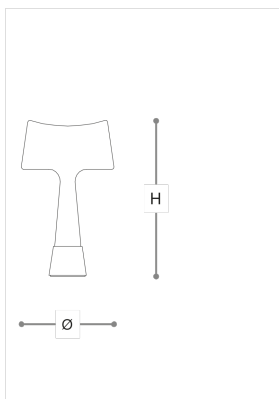

3057/LG

Teco

STEFANO TRAVERSO

Incanto

Glass table lamp in three different shapes, white shaded stem and top diffuser with gold or titanium mirror effect. Metal base with light gold, iron grey or white finish.

WORLDWIDE

| Dimensions | Light Source | Kg | Dimming | Dimming on request |
|-------------|-----------------|----|---------|--------------------|
| Ø 32 - H 54 | 1x6w - GU10 led | 4 | TRIAC - | |

NORTH AMERICA

| Dimensions | Light Source | Lb | Dimming | Dimming on request |
|-------------|-----------------|----|---------|--------------------|
| Ø 13 - H 21 | 1x6w - GU10 led | 9 | TRIAC | |

| CODE | Structure METAL | Diffuser GLASS |
|--------------|-----------------|-------------------------|
| 03057LG0 001 | B White | SHADED WHITE + GOLD |
| 03057LG0 002 | OC Light gold | SHADED WHITE + GOLD |
| 03057LG0 003 | CDF Iron grey | SHADED WHITE + TITANIUM |

Note

Technical drawing, dimensions and light sources refer to the main photo variant. Dimming on request could lead to an increase in the size of the canopy. For available color variants, consult the technical data sheet.