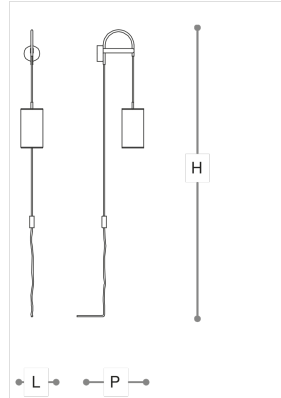

3061/APS

Lily

CABERLON CAROPPI

Incanto

Table, floor and wall lamps in metal with light gold finish and fabric diffuser. Available in different colours.

WORLDWIDE

Dimensions	Light Source	Kg	Dimming	Dimming on request
L 14 - H 185 - P 30	1x6w - E14 led	2.5	TRIAC -	CASAMBI

NORTH AMERICA

Dimensions	Light Source	Lb	Dimming	Dimming on request
L 6 - H 73 - P 12	1x6w - E12 led	6	TRIAC	

CODE	Structure METAL	Lampshade FABRIC	Detail MARBLE
03061APS 001	OC Light gold	IVORY CHINETTE 21	CARRARA
03061APS 002	OC Light gold	BLACK CHINETTE 20	MARQUINIA
03061APS 003	OS Satin gold	IVORY CHINETTE 21	CARRARA
03061APS 004	OS Satin gold	BLACK CHINETTE 20	MARQUINIA

Note

Technical drawing, dimensions and light sources refer to the main photo variant. Dimming on request could lead to an increase in the size of the canopy. For available color variants, consult the technical data sheet.