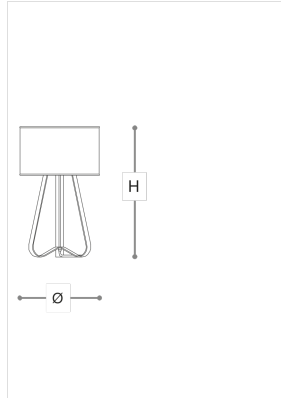

3061/L

Lily

CABERLON CAROPPI

Incanto

Table, floor and wall lamps in metal with light gold finish and fabric diffuser. Available in different colours.

WORLDWIDE

Dimensions	Light Source	Kg	Dimming	Dimming on request
Ø 28 - H 47	1x10w - E27 led	1.5	TRIAC -	

NORTH AMERICA

Dimensions	Light Source	Lb	Dimming	Dimming on request
Ø 11 - H 19	1x10w - E26 led	3	TRIAC	

CODE	Structure METAL	Lampshade FABRIC
03061LG0 001	OC Light gold	IVORY CHINETTE 21
03061LG0 002	OC Light gold	BLACK CHINETTE 20
03061LG0 003	OS Satin gold	IVORY CHINETTE 21
03061LG0 004	OS Satin gold	BLACK CHINETTE 20

Note

Technical drawing, dimensions and light sources refer to the main photo variant. Dimming on request could lead to an increase in the size of the canopy. For available color variants, consult the technical data sheet.