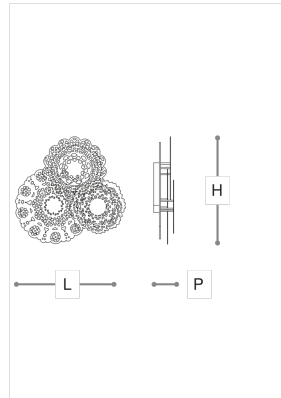

3065/AP3 Ghipur

DANIELE BASSO

Incanto

Modular wall lamp with multicolor metal diffuser. Available in different dimensions and colours.

WORLDWIDE

Dimensions	Light Source	Kg	Dimming	Dimming on request
Ø 42 - H 42 - P 8	14w - 1750 lumen - CRI>80 - 3000K	4	Not included	TRIAC - CASAMBI

NORTH AMERICA

Dimensions	Light Source	Lb	Dimming	Dimming on request
Ø 17 - H 17 - P 3	14w - 1750 lumen - CRI>80 - 3000K	9		

CODE	Structure METAL	Diffuser METHACRYLATE
03065AP3 001	<input type="radio"/> B White	<input type="radio"/> MIRROR
03065AP3 002	<input type="radio"/> C Chrome	<input type="radio"/> MIRROR
	<input type="radio"/> GC Light grey	
03065AP3 003	<input type="radio"/> C Chrome	<input type="radio"/> MIRROR
	<input type="radio"/> S Sand	
03065AP3 004	<input type="radio"/> C Chrome	<input type="radio"/> MIRROR
	<input type="radio"/> L Lilac	
03065AP3 005	<input type="radio"/> C Chrome	<input type="radio"/> MIRROR
	<input type="radio"/> GC Light grey	
	<input type="radio"/> L Lilac	
	<input type="radio"/> S Sand	

Note

Technical drawing, dimensions and light sources refer to the main photo variant. Dimming on request could lead to an increase in the size of the canopy. For available color variants, consult the technical data sheet.