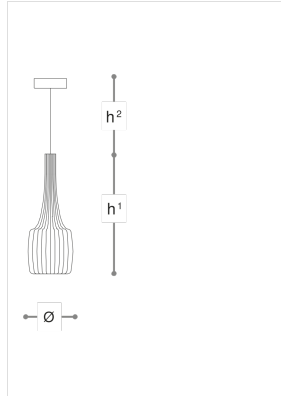

4010/S

Bossanova

DANILO DE ROSSI

Incanto

Pendant and floor lamps with blown glass diffusers available in four colours: transparent, fumé, dove and olive green, metal with iron grey finish.

WORLDWIDE

Dimensions	Light Source	Kg	Dimming	Dimming on request
Ø 18 - h¹ 48 - h² 10-100	1x6w - E14 led	1.5	TRIAC -	CASAMBI

NORTH AMERICA

Dimensions	Light Source	Lb	Dimming	Dimming on request
Ø 7 - h¹ 19 - h² 4-39	1x6w - E12 led	3	TRIAC	

CODE	Structure METAL	Diffuser GLASS
040100S0 003	CDF Iron grey	TRANSPARENT TORTORA SMOKE
040100S0 002	CDF Iron grey	TORTORA SMOKE
040100S0 004	CDF Iron grey	SMOKE
040100S0 001	CDF Iron grey	OLIVE GREEN

Note

Technical drawing, dimensions and light sources refer to the main photo variant. Dimming on request could lead to an increase in the size of the canopy. For available color variants, consult the technical data sheet.