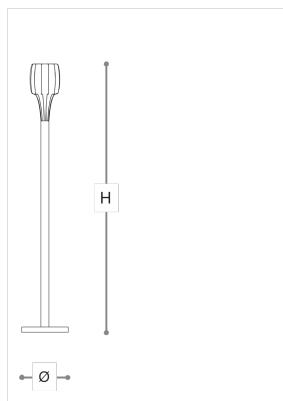

4010/P

Bossanova

DANILO DE ROSSI

Incanto

Pendant and floor lamps with blown glass diffusers available in four colours: transparent, fumé, dove and olive green, metal with iron grey finish.

WORLDWIDE

Dimensions	Light Source	Kg	Dimming	Dimming on request
Ø 30 - H 160	1x6w - E14 led	10	TRIAC -	

NORTH AMERICA

Dimensions	Light Source	Lb	Dimming	Dimming on request
Ø 12 - H 63	1x6w - E12 led	22	TRIAC	

CODE	Structure METAL	Diffuser GLASS
04010010 003	CDF Iron grey	TRANSPARENT
04010010 002	CDF Iron grey	TORTORA
04010010 004	CDF Iron grey	SMOKE
04010010 001	CDF Iron grey	OLIVE GREEN

Note

Technical drawing, dimensions and light sources refer to the main photo variant. Dimming on request could lead to an increase in the size of the canopy. For available color variants, consult the technical data sheet.