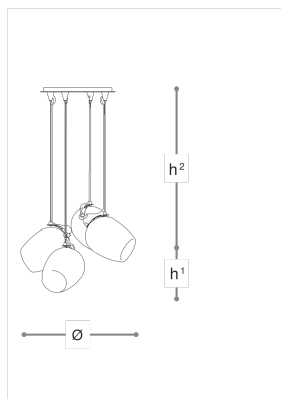

4011/S Comp.B Nuce

DANILO DE ROSSI

Incanto

Suspension, floor and wall lamps with blown glass diffuser available in four glass finishes and colours: clear, fumé, dove and olive green, metal with chrome or iron grey finish.

WORLDWIDE

Dimensions	Light Source	Kg	Dimming	Dimming on request
Ø 60 - h ¹ 24 - h ² 10-100	4x6w - E14 led	8	TRIAC -	CASAMBI

NORTH AMERICA

Dimensions	Light Source	Lb	Dimming	Dimming on request
Ø 24 - h ¹ 9 - h ² 4-39	4x6w - E12 led	18	TRIAC	

CODE	Structure METAL	Diffuser GLASS
040110S4 004	CDF Iron grey	<ul style="list-style-type: none"> TRANSPARENT TORTORA SMOKE OLIVE GREEN
040110S4 003	CDF Iron grey	<ul style="list-style-type: none"> TORTORA SMOKE
040110S4 005	CDF Iron grey	<ul style="list-style-type: none"> SMOKE OLIVE GREEN
040110S4 002	CDF Iron grey	<ul style="list-style-type: none"> OLIVE GREEN
040110S4 001	CDF Iron grey	<ul style="list-style-type: none"> TRANSPARENT TORTORA SMOKE OLIVE GREEN

Note

Technical drawing, dimensions and light sources refer to the main photo variant. Dimming on request could lead to an increase in the size of the canopy. For available color variants, consult the technical data sheet.