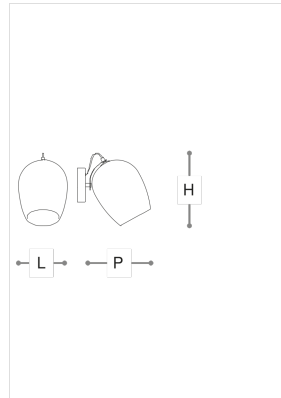

4011/AP1

Nuce

DANILO DE ROSSI

Incanto

Suspension, floor and wall lamps with blown glass diffuser available in four glass finishes and colours: clear, fumé, dove and olive green, metal with chrome or iron grey finish.

WORLDWIDE

Dimensions	Light Source	Kg	Dimming	Dimming on request
L 18 - H 20 - P 27	1x6w - E14 led	1.5	TRIAC -	CASAMBI

NORTH AMERICA

Dimensions	Light Source	Lb	Dimming	Dimming on request
L 7 - H 8 - P 11	1x6w - E12 led	3	TRIAC	

CODE	Structure METAL	Diffuser GLASS
04011A10 007	C Chrome	TRANSPARENT
04011A10 006	C Chrome	TORTORA
04011A10 008	C Chrome	SMOKE
04011A10 005	C Chrome	OLIVE GREEN
04011A10 003	CDF Iron grey	TRANSPARENT
04011A10 002	CDF Iron grey	TORTORA
04011A10 004	CDF Iron grey	SMOKE
04011A10 001	CDF Iron grey	OLIVE GREEN

Note

Technical drawing, dimensions and light sources refer to the main photo variant. Dimming on request could lead to an increase in the size of the canopy. For available color variants, consult the technical data sheet.