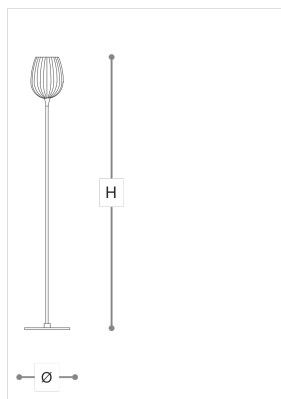

## 4011/P Nuce

DANILO DE ROSSI

Incanto

Suspension, floor and wall lamps with blown glass diffuser available in four glass finishes and colours: clear, fumé, dove and olive green, metal with chrome or iron grey finish.

### WORLDWIDE

Dimensions	Light Source	Kg	Dimming	Dimming on request
Ø 26 - H 160	1x6w - E14 led	6	TRIAC -	

### NORTH AMERICA

Dimensions	Light Source	Lb	Dimming	Dimming on request
Ø 10 - H 63	1x6w - E12 led	13	TRIAC	

CODE	Structure METAL	Diffuser GLASS
04011P10 003	CDF Iron grey	TRANSPARENT
04011P10 002	CDF Iron grey	TORTORA
04011P10 004	CDF Iron grey	SMOKE
04011P10 001	CDF Iron grey	OLIVE GREEN

#### Note

Technical drawing, dimensions and light sources refer to the main photo variant. Dimming on request could lead to an increase in the size of the canopy. For available color variants, consult the technical data sheet.