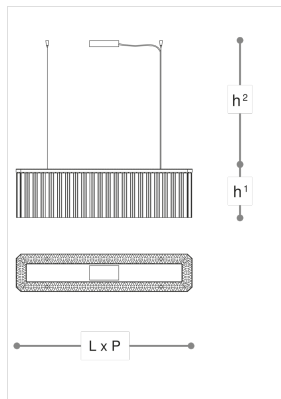

4013/120

4013

STEFANO TRAVERSO

Opera

Pendant made of amber glass trihedrons, metal with light gold finish.
Available in different dimensions and colours.

WORLDWIDE

Dimensions	Light Source	Kg	Dimming	Dimming on request
L 120 - P 26 - h ¹ 21 - h ² 10-100	43w - 4800 lumen - CRI>80 - 3000K	38	Not included	1-10V - DALI - CASAMBI

NORTH AMERICA

Dimensions	Light Source	Lb	Dimming	Dimming on request
L 47 - P 10 - h ¹ 8 - h ² 4-39	43w - 4800 lumen - CRI>80 - 3000K	84		

CODE	Structure METAL	Pendants GLASS
04013121 001	C Chrome	<input type="radio"/> TRANSPARENT
04013121 002	OC Light gold	<input type="radio"/> TRANSPARENT
04013120 001	C Chrome	<input type="radio"/> TRANSPARENT
04013120 002	OC Light gold	<input type="radio"/> AMBER

Note

Technical drawing, dimensions and light sources refer to the main photo variant. Dimming on request could lead to an increase in the size of the canopy. For available color variants, consult the technical data sheet.